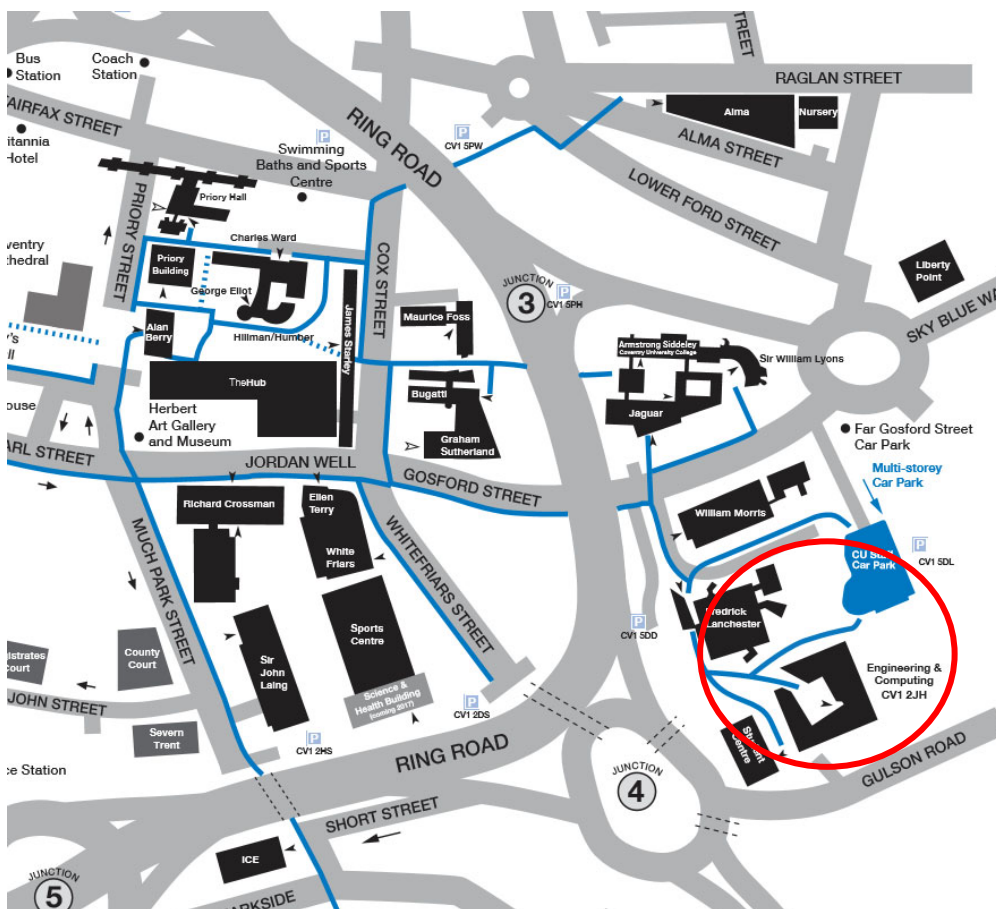

Programme

- ❖ 18:30 Arrival to event
- ❖ 18:35 Welcome by the Chair of the ECG, Emily Riley and Dr Meghdad Bagheri, from the School of Energy, Construction and Environment.
- ❖ 18:40 Networking session with the other attendees. Try to speak to as many different people as possible!
- ❖ 20:00 Event close

Students and Early Career Professionals are invited to have conversations with early career individuals, students and industry professionals.

Refreshments will be provided.

BGA ECG North – Early Careers Networking at Coventry University

16th November 2022 18:30

Coventry University
Engineering and Computing
Building, CV1 2JH

Venue: Coventry University, Engineering and Computing Building (CV1 2JH), First Floor, room EC1-12.

The university's multistorey car park is just behind the EC building (postcode: CV1 5DL).